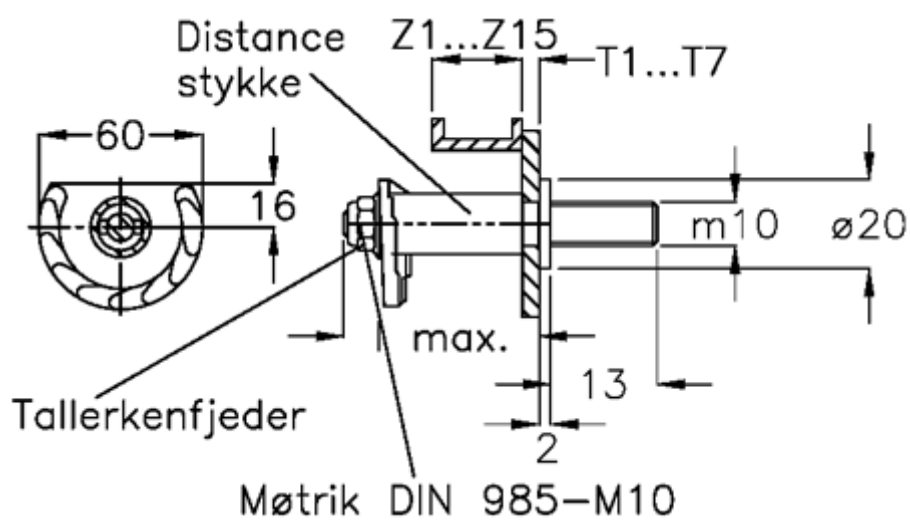

Article number: 20895212

Description: E+G Door lock
GN 117-GB-T2-Z12

Measures

Cam thickness = 33-42